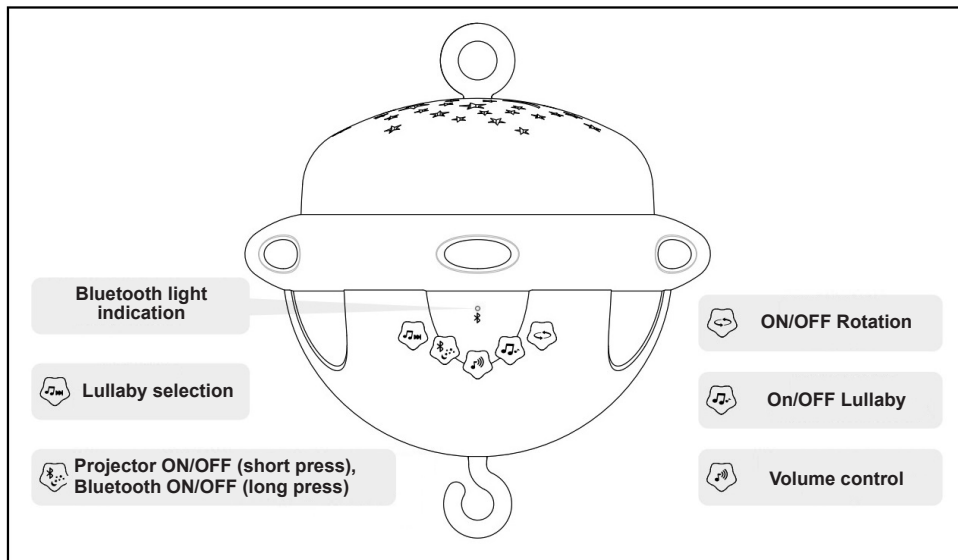

ASSEMBLY AND FUNCTIONS

STAND ASSEMBLY

1. Position one to each other the base and holders of stand, as shown in the figure.
2. Untighten the mechanism at the bottom and place the stand to baby's crib. Tighten the mechanism until the stand fixes.

IMPORTANT! Make sure that you fixed the stand to the baby's crib.

MUSICAL BOX/PROJECTOR

Attach the musical box onto the hook of stand (fig3a).

Attach the module with toys onto the hook of musical box (fig3b).

Musical mobile for bed is assembled (fig. 3c).

Note! Before using the function of toy, make sure that there are installed batteries in the musical box.

FUNCTIONS

Functions: Bluetooth, melodies, projector, rotation of toys.