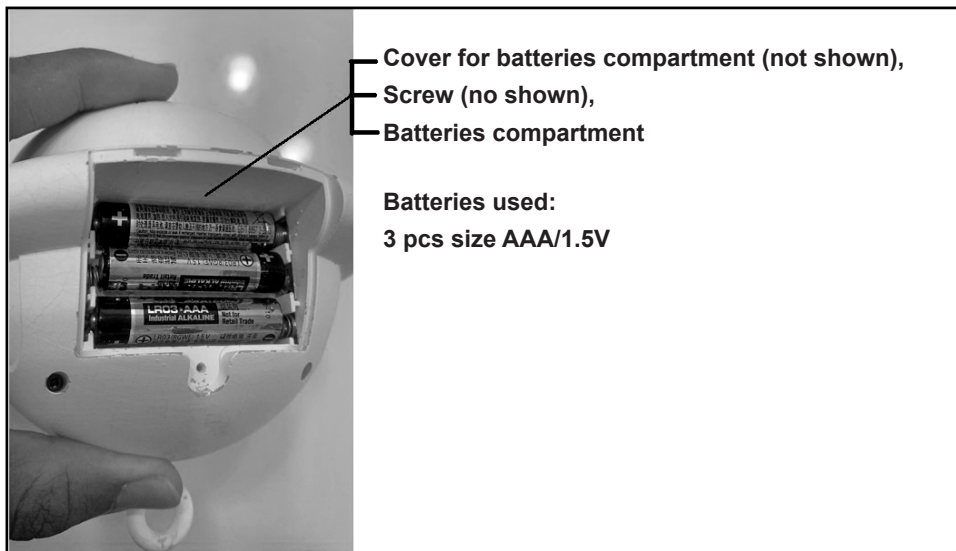

To use the functions of toy, you have to install batteries:

1. Untighten the screw at the cover of batteries compartment with a screwdriver and remove the cover.
2. Install 3 pcs batteries, size AAA/1,5V by obeying the given polarity.

Note: Batteries are not included in the set.

3. Place back the cover and tighten the screw to secure the batteries compartment.