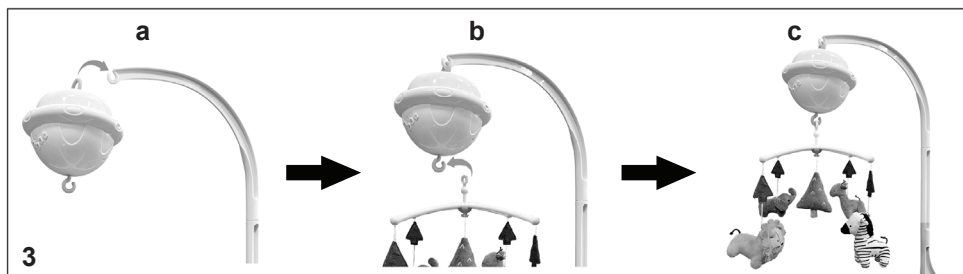

INSTRUCTIONS FOR USE OF MUSICAL MOBILE FOR BED WITH PROJECTOR

This toy with **chipolino** brand is intended to stimulate senses of newborn and very young babies (0+) and it has only entertaining functions – with different melodies, lights, projector and rotation of hanging plush toys. This toy is not meant for play or to be touched by the baby. It can be attached to baby cot.

ASSEMBLY AND FUNCTIONS

STAND ASSEMBLY

1. Position one to each other the base and holders of stand, as shown in the figure.
2. Untighten the mechanism at the bottom and place the stand to baby's crib. Tighten the mechanism until the stand fixes.

To use the functions of toy, you have to install batteries:

1. Untighten the screw at the cover of batteries compartment with a screwdriver and remove the cover.
2. Install 3 pcs batteries, size AAA/1,5V by obeying the given polarity.